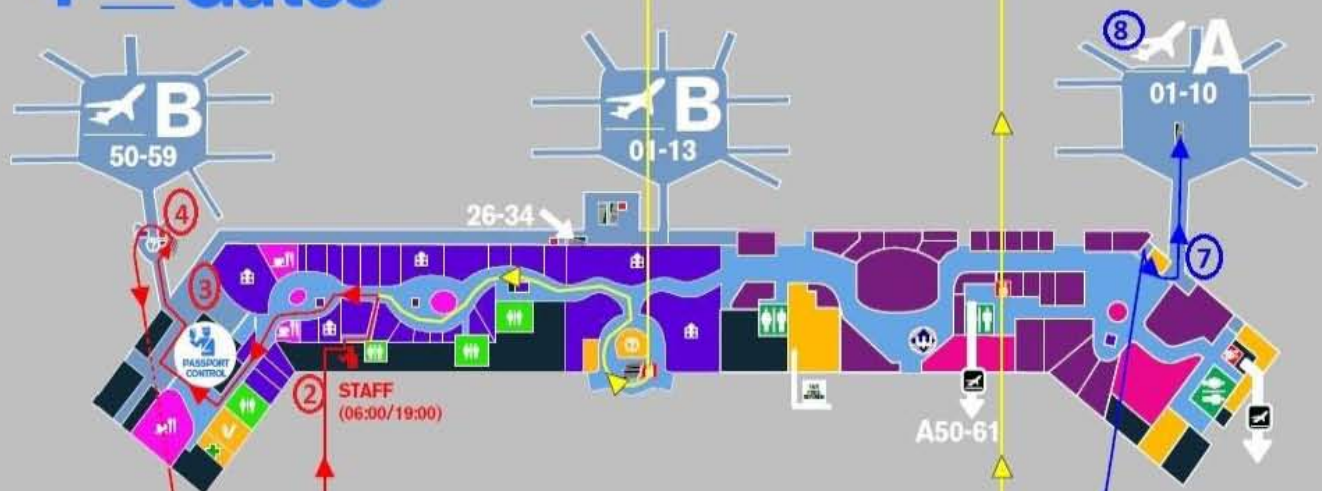

+2 ✈️ Check-in

MXP T1

SECURITY
AREA

+1 ✈️ Gates

T ✈️ Arrivals

departure

arrival

- 1 - lift 105/106
- 2 - security control
- 3 - passport control (EU desks)
- 4 - stairs (info desk)
- 5 - staff only door 6090 (lettore badge I036)
- 6 - exit

- 1 - arrivals
- 2 - passport control (All ppt desk)
- 3 - Guardia di Finanza/Agenzia Dogane Monopoli
- 4 - Lost & Found
- 5 - staff only door (lettore badge A50 LBP 051)
- 6 - transfer flights passage
- 7 - gates A01-10
- 8 - CBC FR